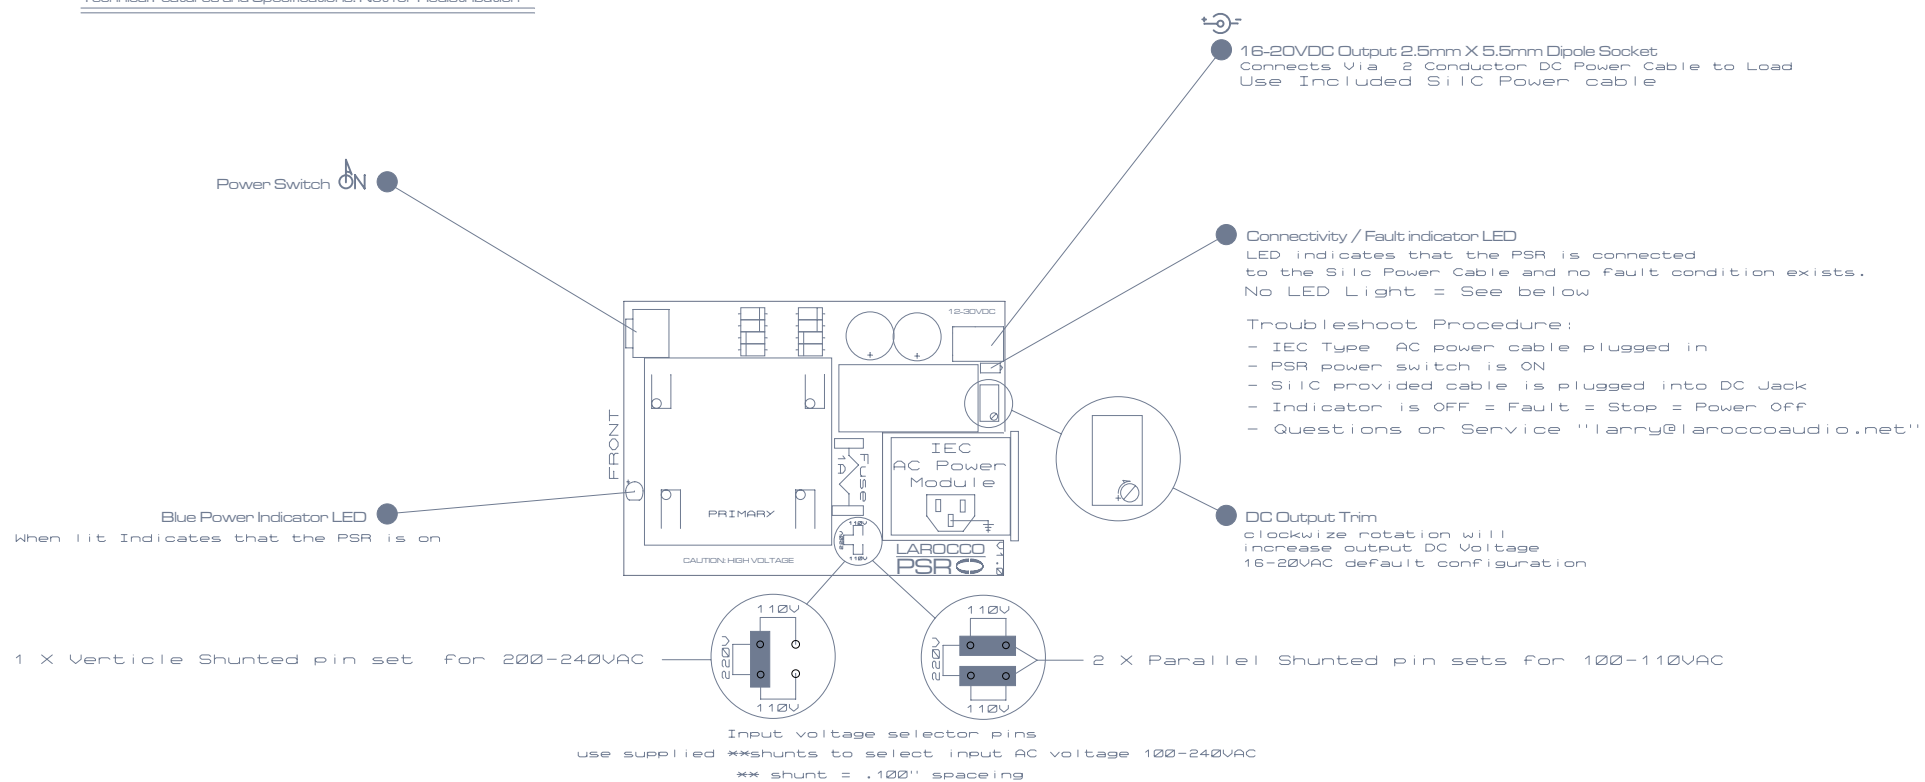

LaRocco PSR Power Supply

Technical Features and Specifications: Not for Redistribution

CAUTION: High Voltage

This Manual is provided as a technical reference for qualified individuals to ascertain required information as to the general functionality of the LaRocco PSR device.

The LaRocco PSR is an AC powered Supply. Internal AC wall voltages can cause severe bodily harm and possible death. The PSR is not a user serviceable device. Only qualified professionals are legally permitted to perform service.