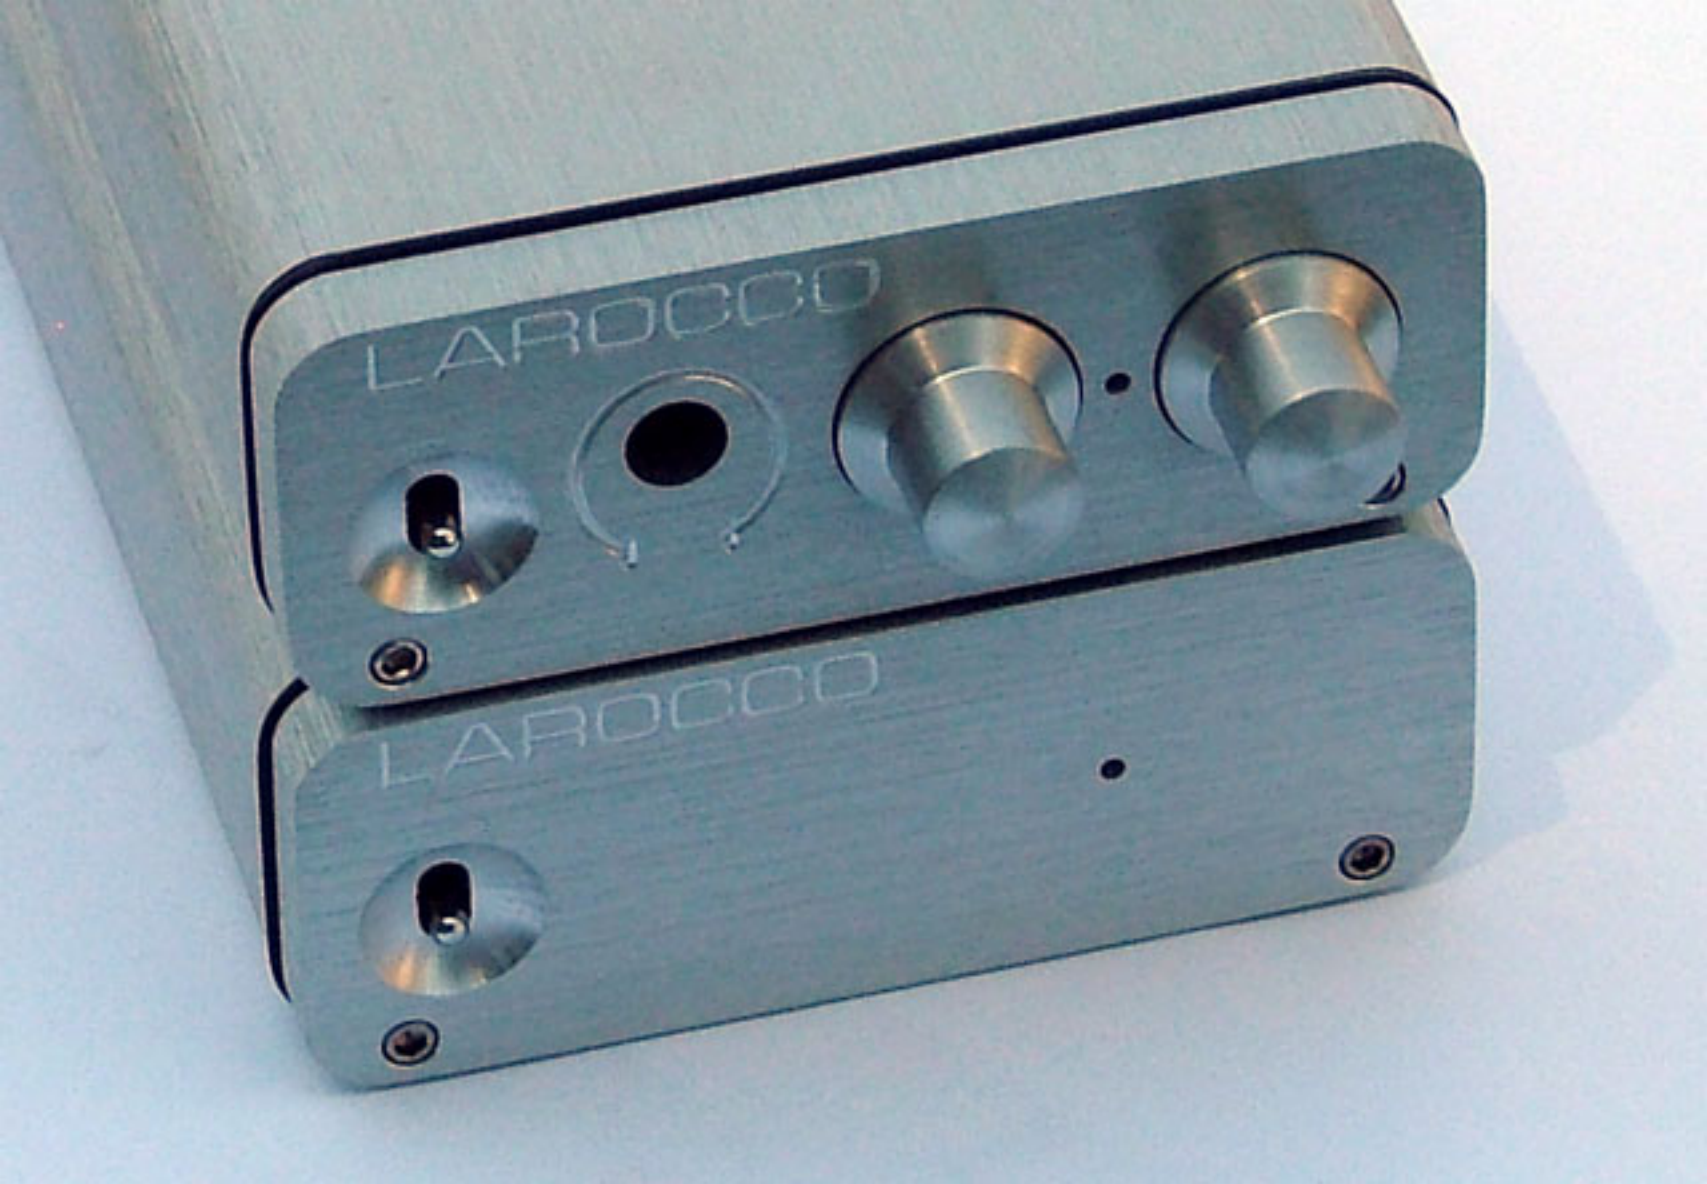

LAROCCO

LAROCCO